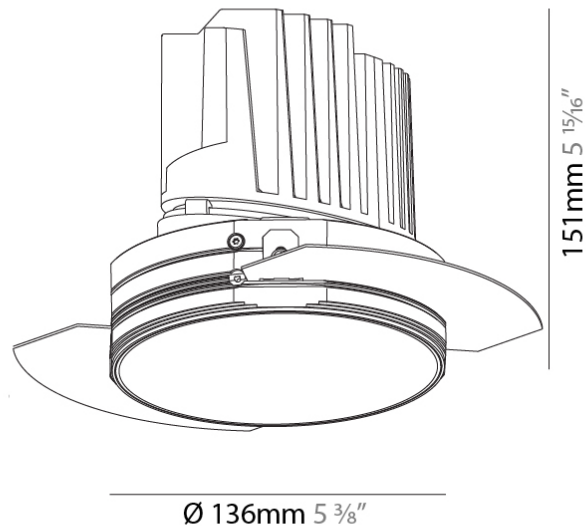

ELECTRICAL

Lamp Type: LED (Zhaga Standard)
Input Wattage (W): 28
Total Output Wattage (W): 26.4
Dimming: Tri-Mode (Non-Dimming and Phase Dimming (120Vac only) and 0-10V Dimming)
Driver Included: No
Driver Location: Recessed Housing
Driver Type: Constant Current - Universal
Driver Class: Class 2
Housing: See components
Input Voltage (V): 120 - 277
Constant Current (MA): 700

LED

Number of LEDs: 1
Color Temperature (°K): 2700 / 3000 / 3500 / 4000
Max. Delivered Lumen (lm): 2156 / 2244 / 2377 / 2425
Nominal Lumen (lm): 2909 / 3028 / 3208 / 2373
CRI: >90 CRI
Lamp Life (hrs): 50000
Upon Request: RGB-W Tunable White Special Color Temperature Special LED

OPTICAL

Reflector°: 18 / 34
Optic°: Lens Pack - No Lens / Linear Spread Lens / Honeycomb / Spread Lens
Adjustability: Fixed
Upon Request: Special Beam Angles

RATINGS AND CERTIFICATIONS

382, F 416-247-9319, www.zaneen.com
Certified by Intertek for North American standards at the end of the existing Model #. For assistance on 'custom' specifications, contact zteam@zaneen.com.
In a constant effort to supply the best product, we reserve the right to change specifications or materials without notice. The most recent specification sheets are found at zaneen.com
IP rating: IP20