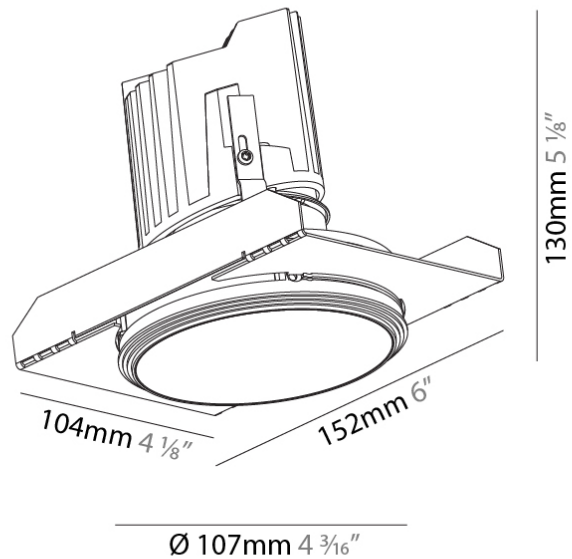

ELECTRICAL

Lamp Type: LED (Zhaga Standard)
Input Wattage (W): 13
Total Output Wattage (W): 11.8
Dimming: Tri-Mode (Non-Dimming and Phase Dimming (120Vac only) and 0-10V Dimming)
Driver Included: No
Driver Location: Recessed Housing
Driver Type: Constant Current - Universal
Driver Class: Class 2
Housing: See components
Input Voltage (V): 120 - 277
Constant Current (MA): 350

LED

Number of LEDs: 1
Color Temperature (°K): 2700 / 3000 / 3500 / 4000
Max. Delivered Lumen (lm): 876 / 909 / 955 / 974
Nominal Lumen (lm): 1304 / 1352 / 1421 / 1450
CRI: >90 CRI
Efficiency (%): 87.9 / 88.4 / 87.9
Lamp Life (hrs): 50000
Upon Request: RGB-W Tunable White Special Color Temperature Special LED

OPTICAL

Reflector°: 18 / 42 / 60
Optic°: Lens Pack - No Lens / Linear Spread Lens / Honeycomb / Spread Lens
Upon Request: Special Beam Angles

RATINGS AND CERTIFICATIONS

382, F 416-247-9319, www.zaneen.com

Created by Zaneen Lighting for North American Standards. At the end of the existing Model #. For assistance on 'custom' specifications, contact zteam@zaneen.com. In a constant effort to supply the best product, we reserve the right to change specifications or materials without notice. The most recent specification sheets are found at zaneen.com

IP rating: IP20