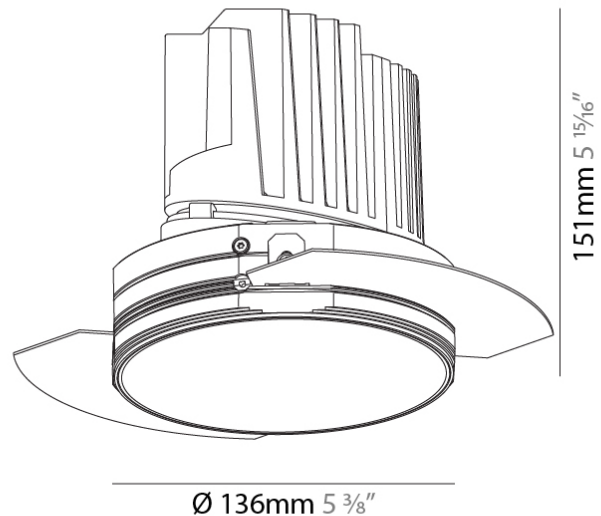

ELECTRICAL

Lamp Type: LED (Zhaga Standard)
Input Wattage (W): 13.2 / 16.5
Total Output Wattage (W): 12.1 / 14.7
Dimming: Tri-Mode (Non-Dimming and Phase Dimming (120Vac only) and 0-10V Dimming)
Driver Included: No
Driver Location: Recessed Housing
Driver Type: Constant Current - Universal
Driver Class: Class 2
Housing: See components
Input Voltage (V): 120 - 277
Constant Current (MA): 350

LED

Number of LEDs: 1
Color Temperature (°K): 2700 / 3000 / 3500 / 4000
Max. Delivered Lumen (lm): 814 / 877 / 911 / 930
Nominal Lumen (lm): 1246 / 1342 / 1396 / 1424
CRI: >90 CRI
Efficiency (%): 90.5
Lamp Life (hrs): 50000
Upon Request: RGB-W Tunable White Special Color Temperature Special LED

OPTICAL

Reflector°: 10
Optic°: Lens Pack - No Lens / Linear Spread Lens / Honeycomb / Spread Lens
Upon Request: Special Beam Angles

RATINGS AND CERTIFICATIONS

382, F 416-247-9319, www.zaneen.com
Certified by Intertek for North American standards at the end of the existing Model #. For assistance on 'custom' specifications, contact zteam@zaneen.com.
In a constant effort to supply the best product, we reserve the right to change specifications or materials without notice. The most recent specification sheets are found at zaneen.com
IP rating: IP20