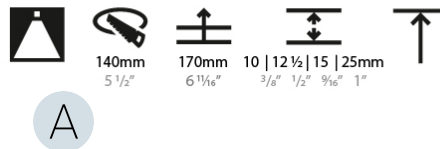

ELECTRICAL

Lamp Type: LED (Zhaga Standard)
Input Wattage (W): 28
Total Output Wattage (W): 26.4
Dimming: Tri-Mode (Non-Dimming and Phase Dimming (120Vac only) and 0-10V Dimming)
Driver Included: No
Driver Location: Recessed Housing
Driver Type: Constant Current - Universal
Driver Class: Class 2
Housing: See components
Input Voltage (V): 120 - 277
Constant Current (MA): 700

LED

Number of LEDs: 1
Color Temperature (°K): 2700 / 3000 / 3500 / 4000
Max. Delivered Lumen (lm): 2156 / 2244 / 2377 / 2425
Nominal Lumen (lm): 2909 / 3028 / 3208 / 2373
CRI: >90 CRI
Lamp Life (hrs): 50000
Upon Request: RGB-W Tunable White Special Color Temperature Special LED

OPTICAL

Reflector°: 18 / 34
Optic°: Lens Pack - No Lens / Linear Spread Lens / Honeycomb / Spread Lens
Adjustability: Fixed
Upon Request: Special Beam Angles

RATINGS AND CERTIFICATIONS

382, F 416-247-9319, www.zaneen.com
Certified by Intertek for North American standards at the end of the existing Model #. For assistance on 'custom' specifications, contact zteam@zaneen.com.
In a constant effort to supply the best product, we reserve the right to change specifications or materials without notice. The most recent specification sheets are found at zaneen.com
IP rating: IP20